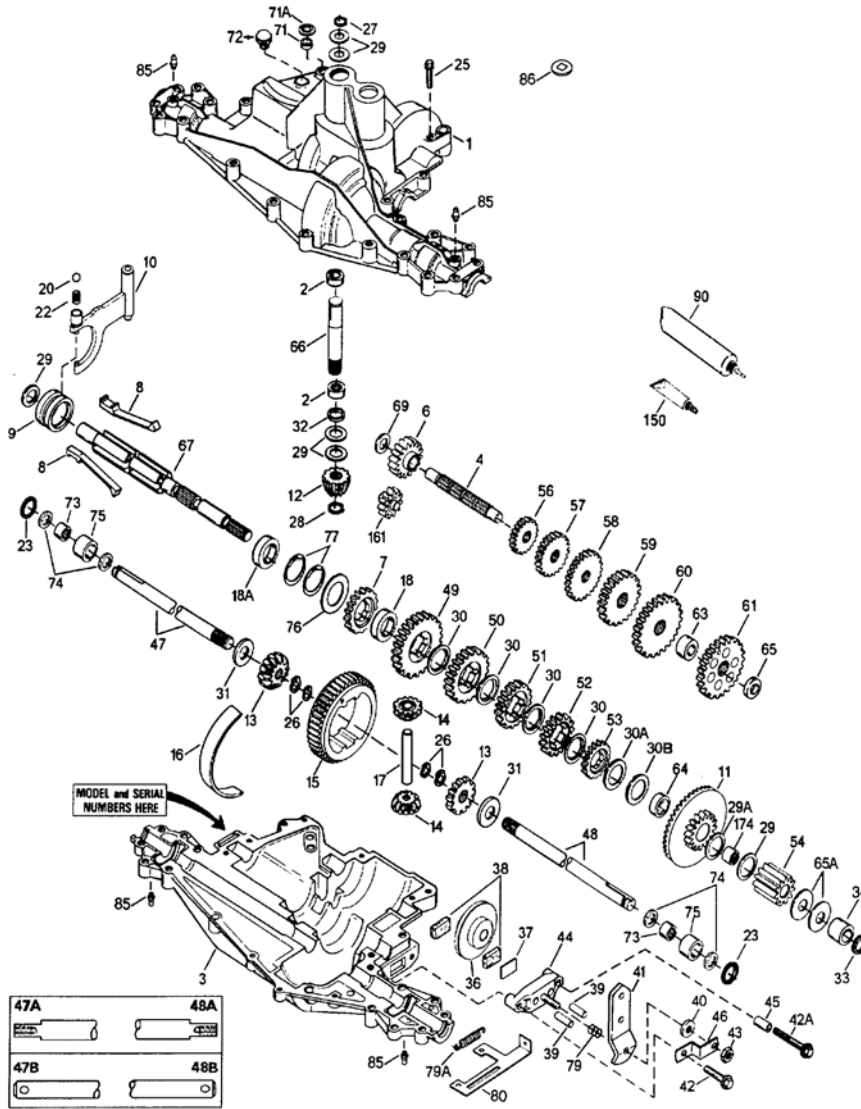

p915.2 915-915-003C / Transaxle

ILLUSTRATION SHOWS TYPICAL PARTS ONLY. ORDER BY PART NUMBER. PARTS NOT LISTED ARE SUPPLIED BY OEM.

Part List

p915.2 915-915-003C / Transaxle

REF #	ITEM #	DESCRIPTION	QTY	REMARK
1	772135	Transaxle Cover (Incl. 1 of 29)		
2	780086A	Needle Bearing		
3	770110A	Transaxle Case	1	
4	776300	Countershaft (4.877" long)		
6	778281	Spur Gear (16 teeth)		
7	778122A	Spur Gear (22 teeth)		
8	792160	Shifter Key		
9	784352	Shifter Collar		
10	784365	Shift Rod & Fork		
11	778261	Bevel Gear (44 & 16 teeth)		
12	778262	Input Bevel Pinion		
13	778368	Bevel Gear set of 4-gears Incl. 13 & 14	1	
14	778368	Bevel Gear set of 4-gears Incl. 13 & 14	1	
15	778260	Ring Gear		
16	786150	Bearing Strip		
17	786139	Drive Pin		
18	786147	Neutral Spacer		
20	792105	Steel Ball, 3/8" dia.	1	
22	792142	Spring		
23	788061	Seal Ring		
25	792073A	Screw, 1/4-20 x 1-1/4"		
26	792125	Retaining Ring (pkg of 2)		package of 2
27	792035	Retaining Ring		
28	788040	Retaining Ring		
29	780072	Thrust Washer		
29A	780178	Flat Washer .840 ID	1	.031W
30	780108	Thrust Washer		
31	780001	Washer		
32	792001	"O" Ring		
33	788076	Square Cut Seal		
34	780159	Bushing		
36	790071	Brake Disk		
37	790007	Brake Pad Plate		
38	799021	Brake Pad (pkg of 2)		
39	786026	Dowel Pin		
40	792076A	Flat washer		
41	790023A	Brake Lever		
42	792073A	Screw, 1/4-20 x 1-1/4"		
43	792075	Lock Nut, 5/16-24		
44	790025	Brake Pad Holder		
46	786086	Brake Lever Bracket		
47	774747	Axle (16-1/4" long)		
48	774888	Axle (11" long)		
49	778284	Spur Gear (26 teeth)		
50	778250	Spur Gear (27 teeth)		
51	778123A	Spur Gear (25 teeth)		
52	778122A	Spur Gear (22 teeth)		
54	778263	Spur Gear (11 teeth)		
56	778283	Spur Gear (14 teeth)		
57	778249	Spur Gear (23 teeth)		
58	778127A	Spur Gear (25 teeth)		
59	778128A	Spur Gear (28 teeth)		
61	778265	Spur Gear (34 teeth)		
65	780162	Thrust Washer		
65A	780160	Thrust Washer		
66	776299	Input Shaft (3.522" long)		
67	776352	Brake Shaft (4-keyed)		
69	780161	Thrust Washer		
71	788069	Square Cut Seal		
76	780090	Thrust Washer		